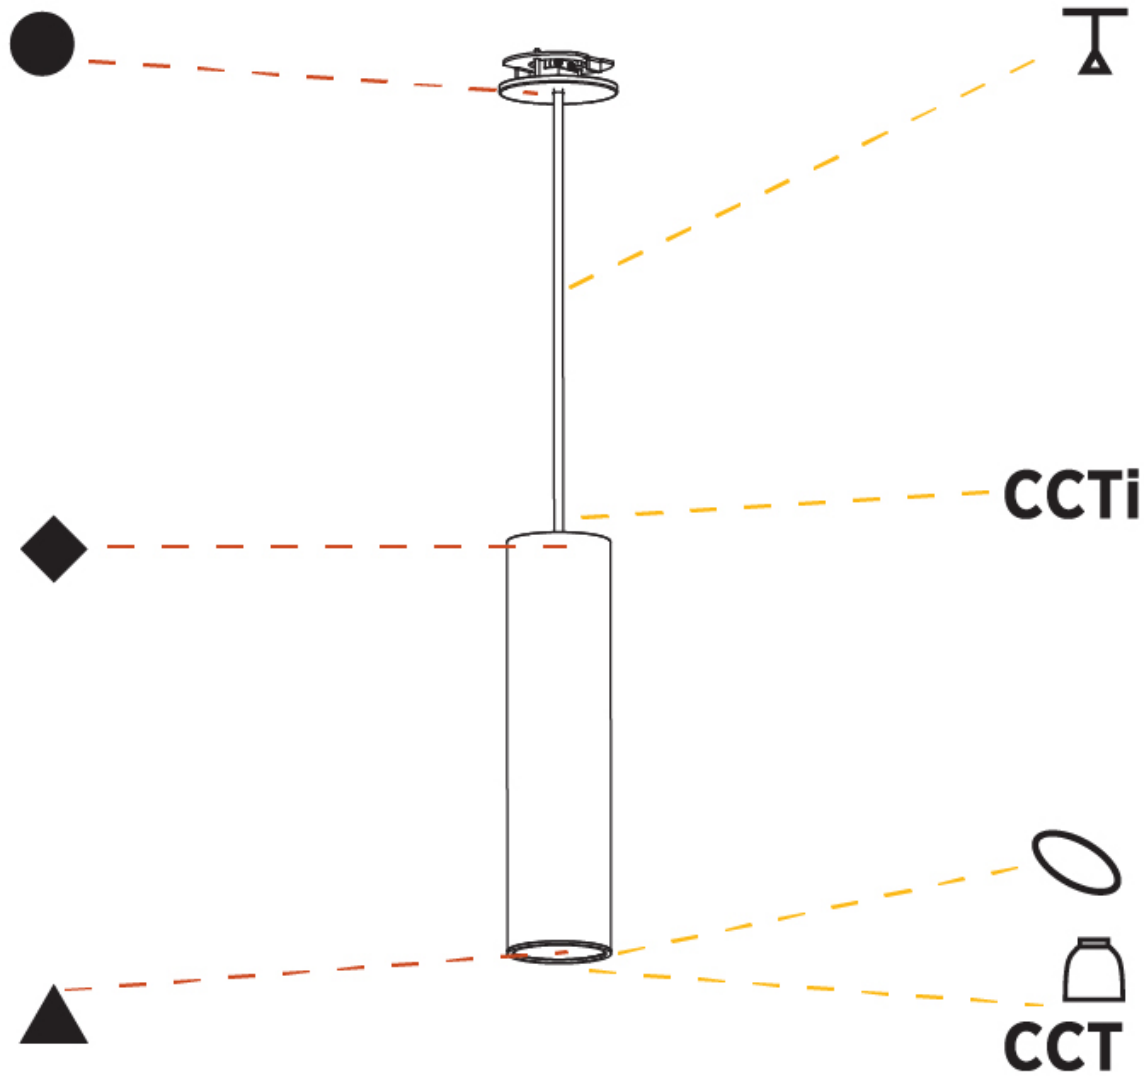

HANGOVER MONOPOINT RECESSED CANOPY SUSPENSION

A300159-

PROJECT
TYPE
SPECIFIER
QUANTITY
DATE

A