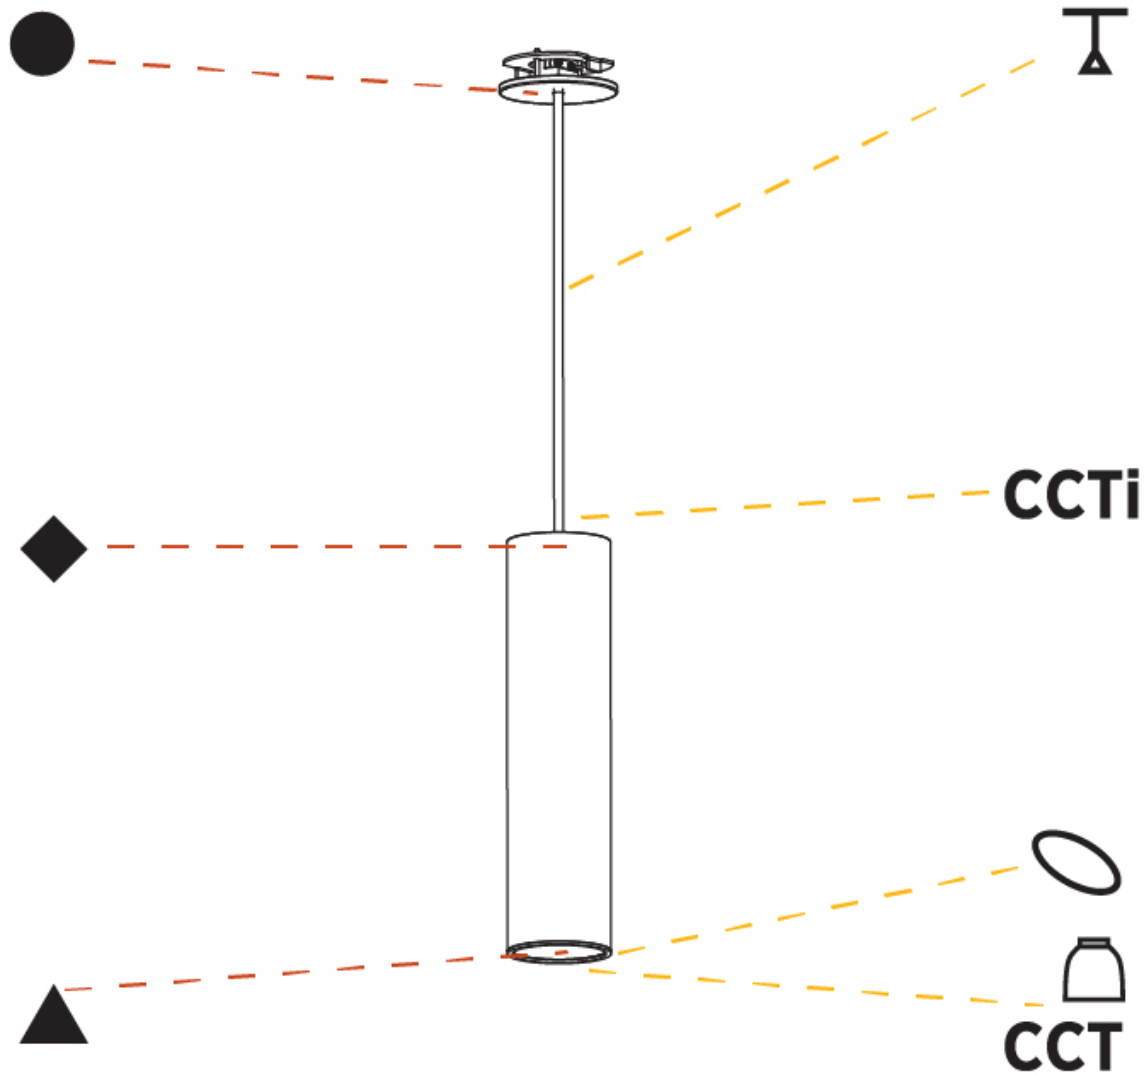

HANGOVER MONOPOINT RECESSED CANOPY SUSPENSION

A300158-

PROJECT	_____
TYPE	_____
SPECIFIER	_____
QUANTITY	_____
DATE	_____

A