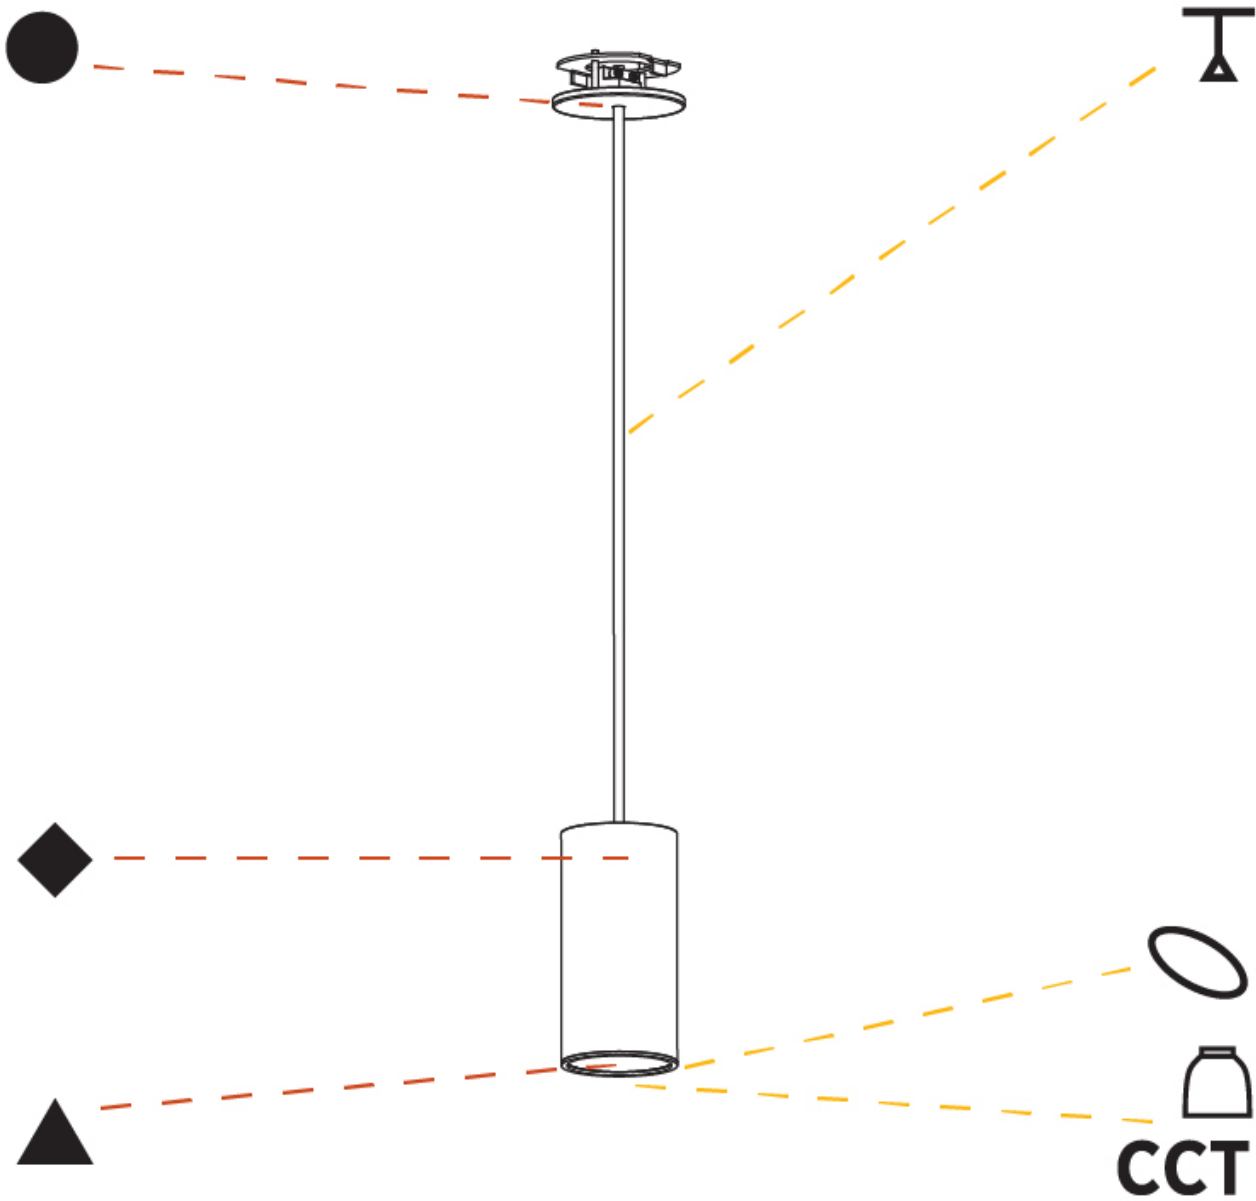

HANGOVER MONOPOINT RECESSED CANOPY SUSPENSION

A300156-

PROJECT
TYPE
SPECIFIER
QUANTITY
DATE

A